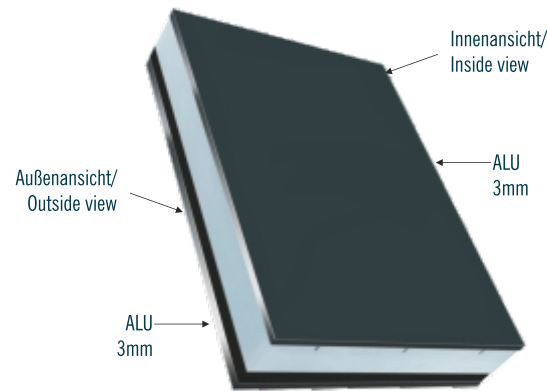

Technische Daten von dekorativen Haustürfüllungen Elite und Elite⁺ / Technical details of decorative fillings Elite and Elite⁺

Beidseitig 3mm Aluminium/ Both sided AL 3mm
Türfüllungsmaße/ Filling dimensions:
Standardgröße/ Basic: 850x2000mm
Sondergrößen/ Special: 900x2100mm, 1100x2200mm, 1250x2500mm