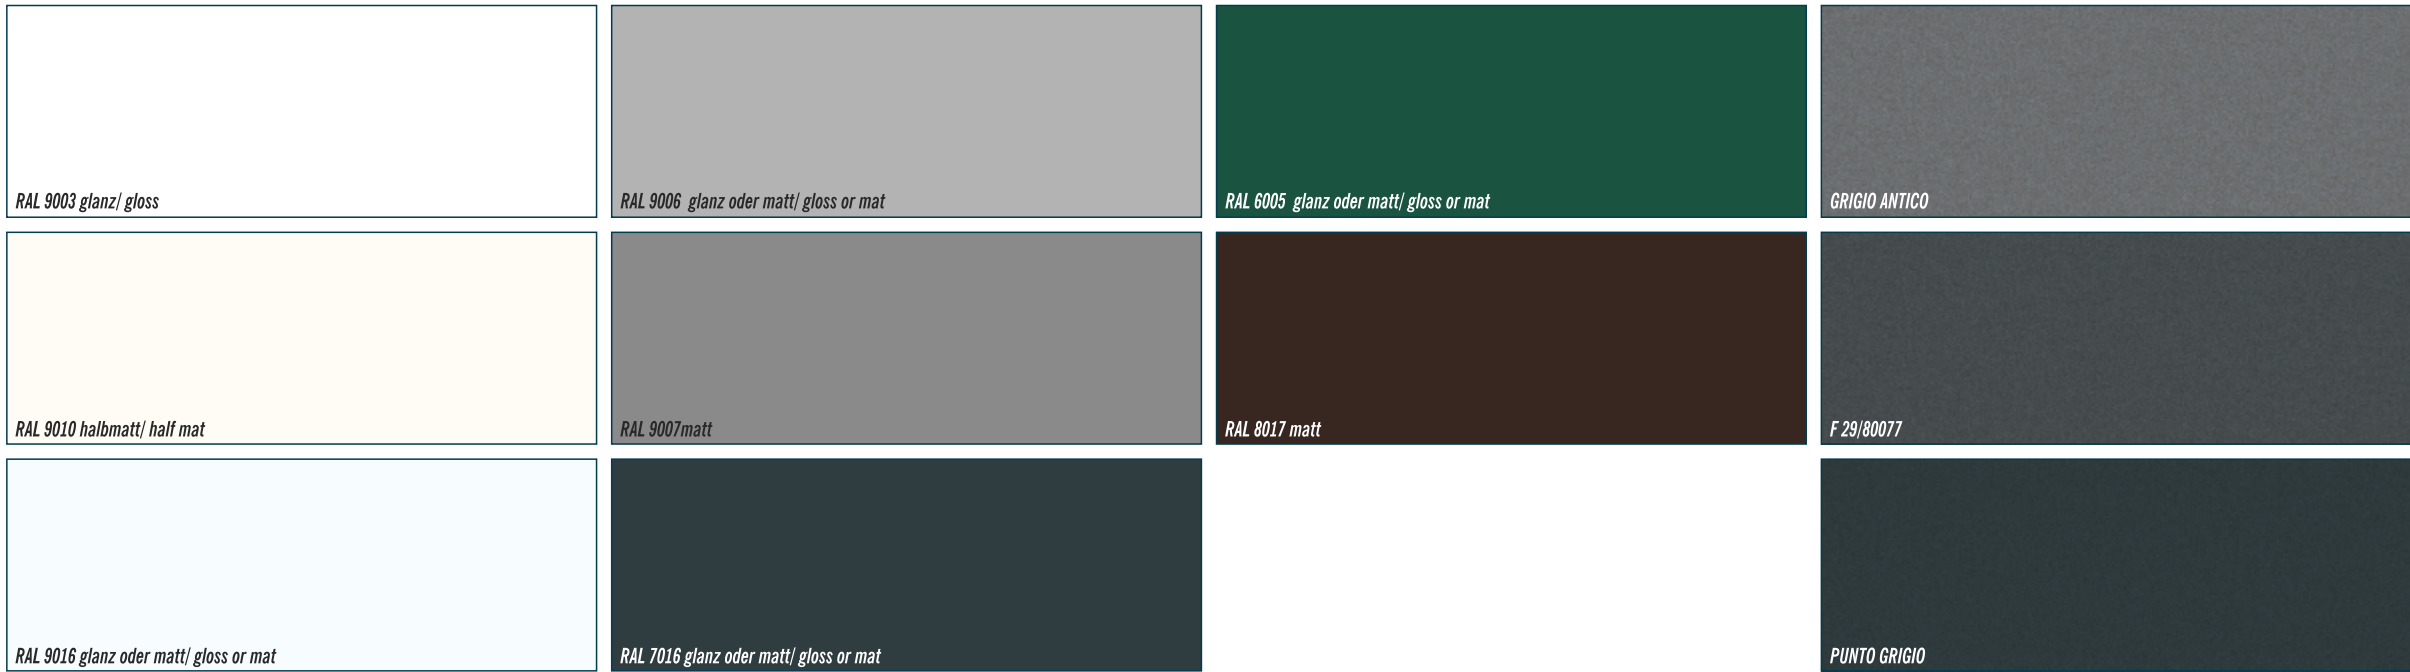

Farbauswahl an Aluminium - Standardfarben/ Color selection of aluminum - standard colours